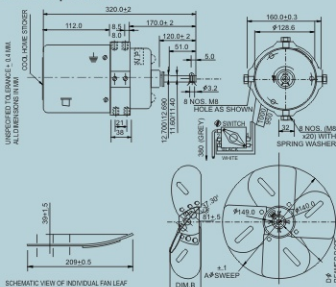

Exhaust Fan: 1 PH

APL NO.	Impeller	Diameter	RPM	Input Watts	Current (AMPS)	Air Delivery M³/Hr
	(Inch)	(mm)				
X152	9	225	1400	45	0.17	-
X156	9	225	1400	50	0.18	-
X140	12	300	1400	75	0.35	2800
39DGCX133	15	380	1400	180	0.9	4200
39HGXC131	18	450	920	150	1	4400
39MGXC132	18	450	1400	370	1.8	7000
39KGCX160	18	450	1380	186	1.6	6000
39MGXC142	18	450	1400	370	1.8	7000
NFX155	24	600	930	500	2.3	10450
X165	24	600	740	320	1.5	7900

3 PH

APL NO.	Impeller	Diameter	RPM	Input Watts	Current (AMPS)	Air Delivery M³/Hr
	(Inch)	(mm)				
X302	15	380	1350	200	0.5	4200
X301	18	450	1350	370	1.21	7000
X300	24	600	900	450	1.15	10500

Extensions in shaft length, shaft diameter, voltage, frequency and speeds possible. Double shaft available

EXTENSIVE RANGE OF EXHAUST FANS

Dimensions for 18" - 1400 RPM - 3 Speed Ex. Fan

Model No.: X-142

Marathon Electric products in this leaflet present only a part of our entire range. Due to continuous improvements in design, the specifications are subject to change without notice. Kindly inquire for customised motors.

Authorised Dealer/Distributor

Marathon Electric India Pvt. Ltd.

Sec-11 Model Town, Faridabad-121006

COOL HOME

marathon
electric
Manufacturing since 1913

Call Toll Free: 1800-419-1500